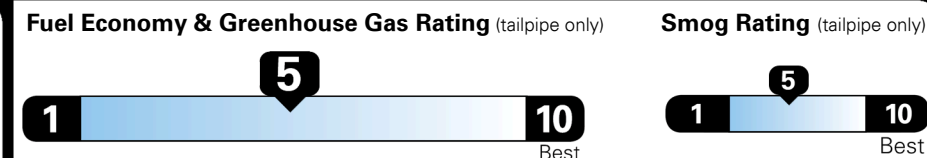

Inland Freight & Handling : \$1,045.00
Total Price : \$30,660.00

2019 NHTSA 5-Star Overall Safety Rating

EPA DOT Fuel Economy and Environment

Gasoline Vehicle

Fuel Economy

23 MPG combined city/hwy
 21 MPG city
 26 MPG highway

Small SUVs range from 18 to 120 MPG. The best vehicle rates 136 MPGe.

4.3 gallons per 100 miles

You spend \$1,250 more in fuel costs over 5 years compared to the average new vehicle.

Annual fuel cost \$1,650